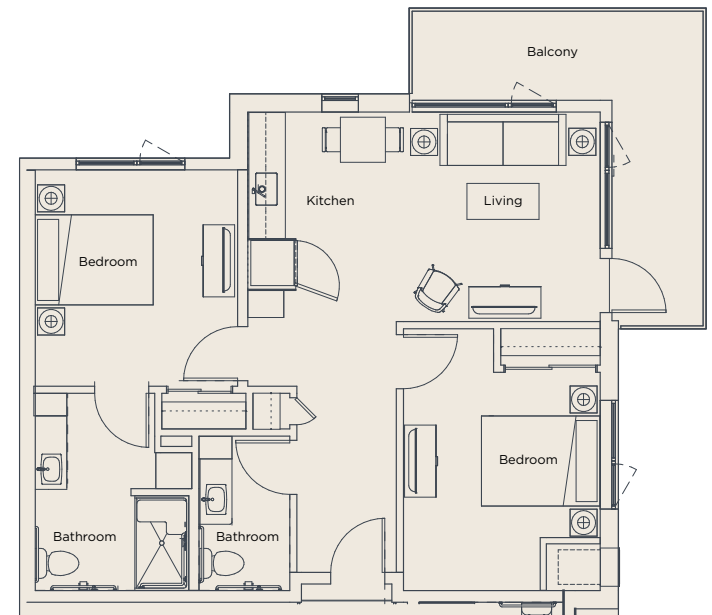

## *Assisted Living Sample Floorplans*

### *Studio*

441 Square Feet

### *Two Bedroom*

855 Square Feet