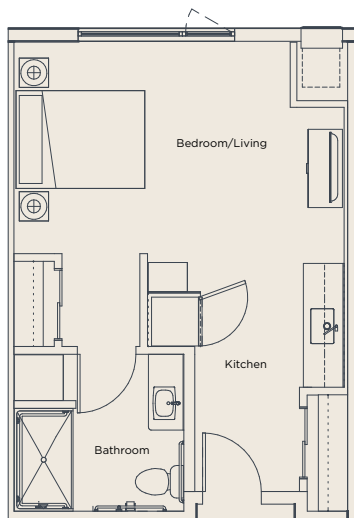

## *Assisted Living Sample Floorplans*

### *Studio*

441 Square Feet

### *One Bedroom*

554 Square Feet

### *Two Bedroom*

855 Square Feet