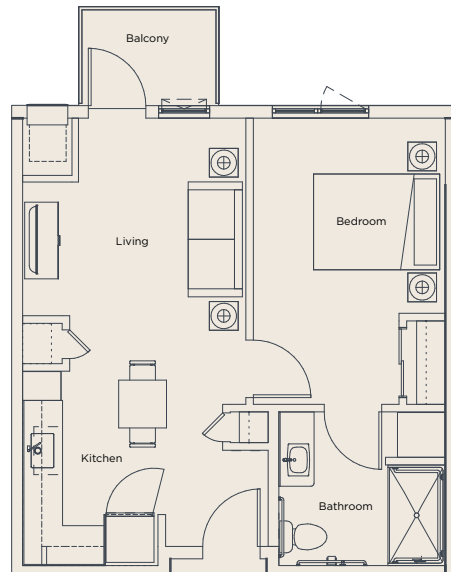

## *Assisted Living Sample Floorplans*

### *Studio*

441 Square Feet

### *One Bedroom*

554 Square Feet

### *Two Bedroom*

855 Square Feet