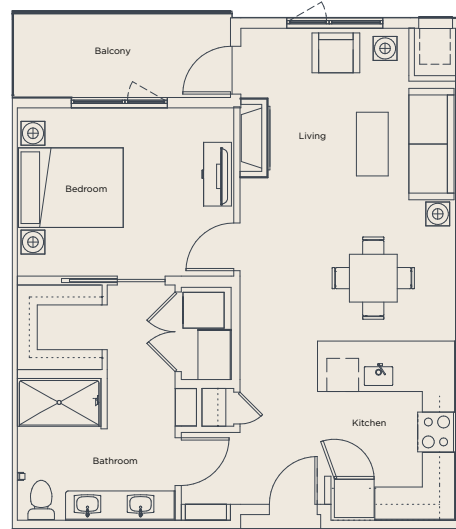

O V A T I O N™

by AVAMERE

*Heartwood Preserve*

*Independent Living  
Sample Floorplans*

*Studio*  
608 Square Feet

*One Bedroom*  
832 Square Feet

*Two Bedroom*  
1,136 Square Feet