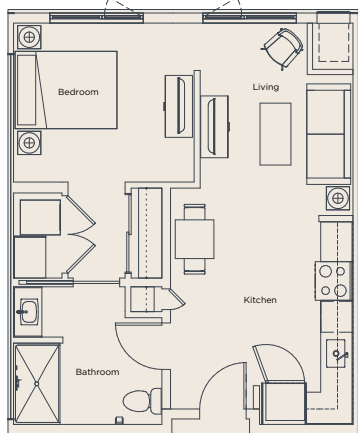

O V A T I O N™

by AVAMERE

*Heartwood Preserve*

*Independent Living  
Sample Floorplans*

*Studio*  
608 Square Feet

*One Bedroom*  
832 Square Feet

*Two Bedroom*  
1,136 Square Feet