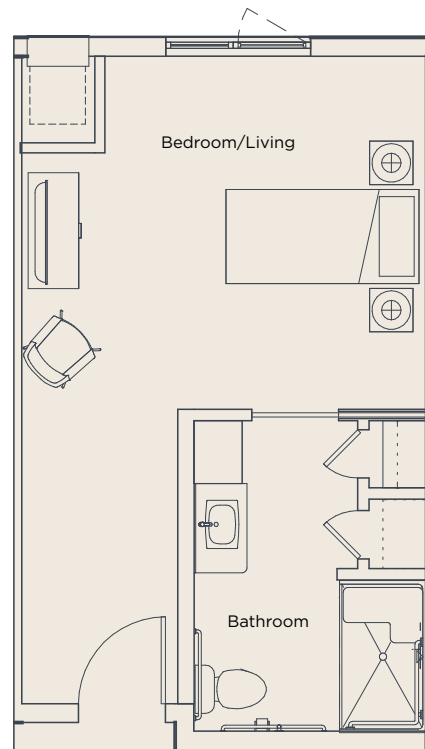

O V A T I O N™

by AVAMERE

*Heartwood Preserve*

*Memory Care  
Sample Floorplans*

*Studio*

354 Square Feet