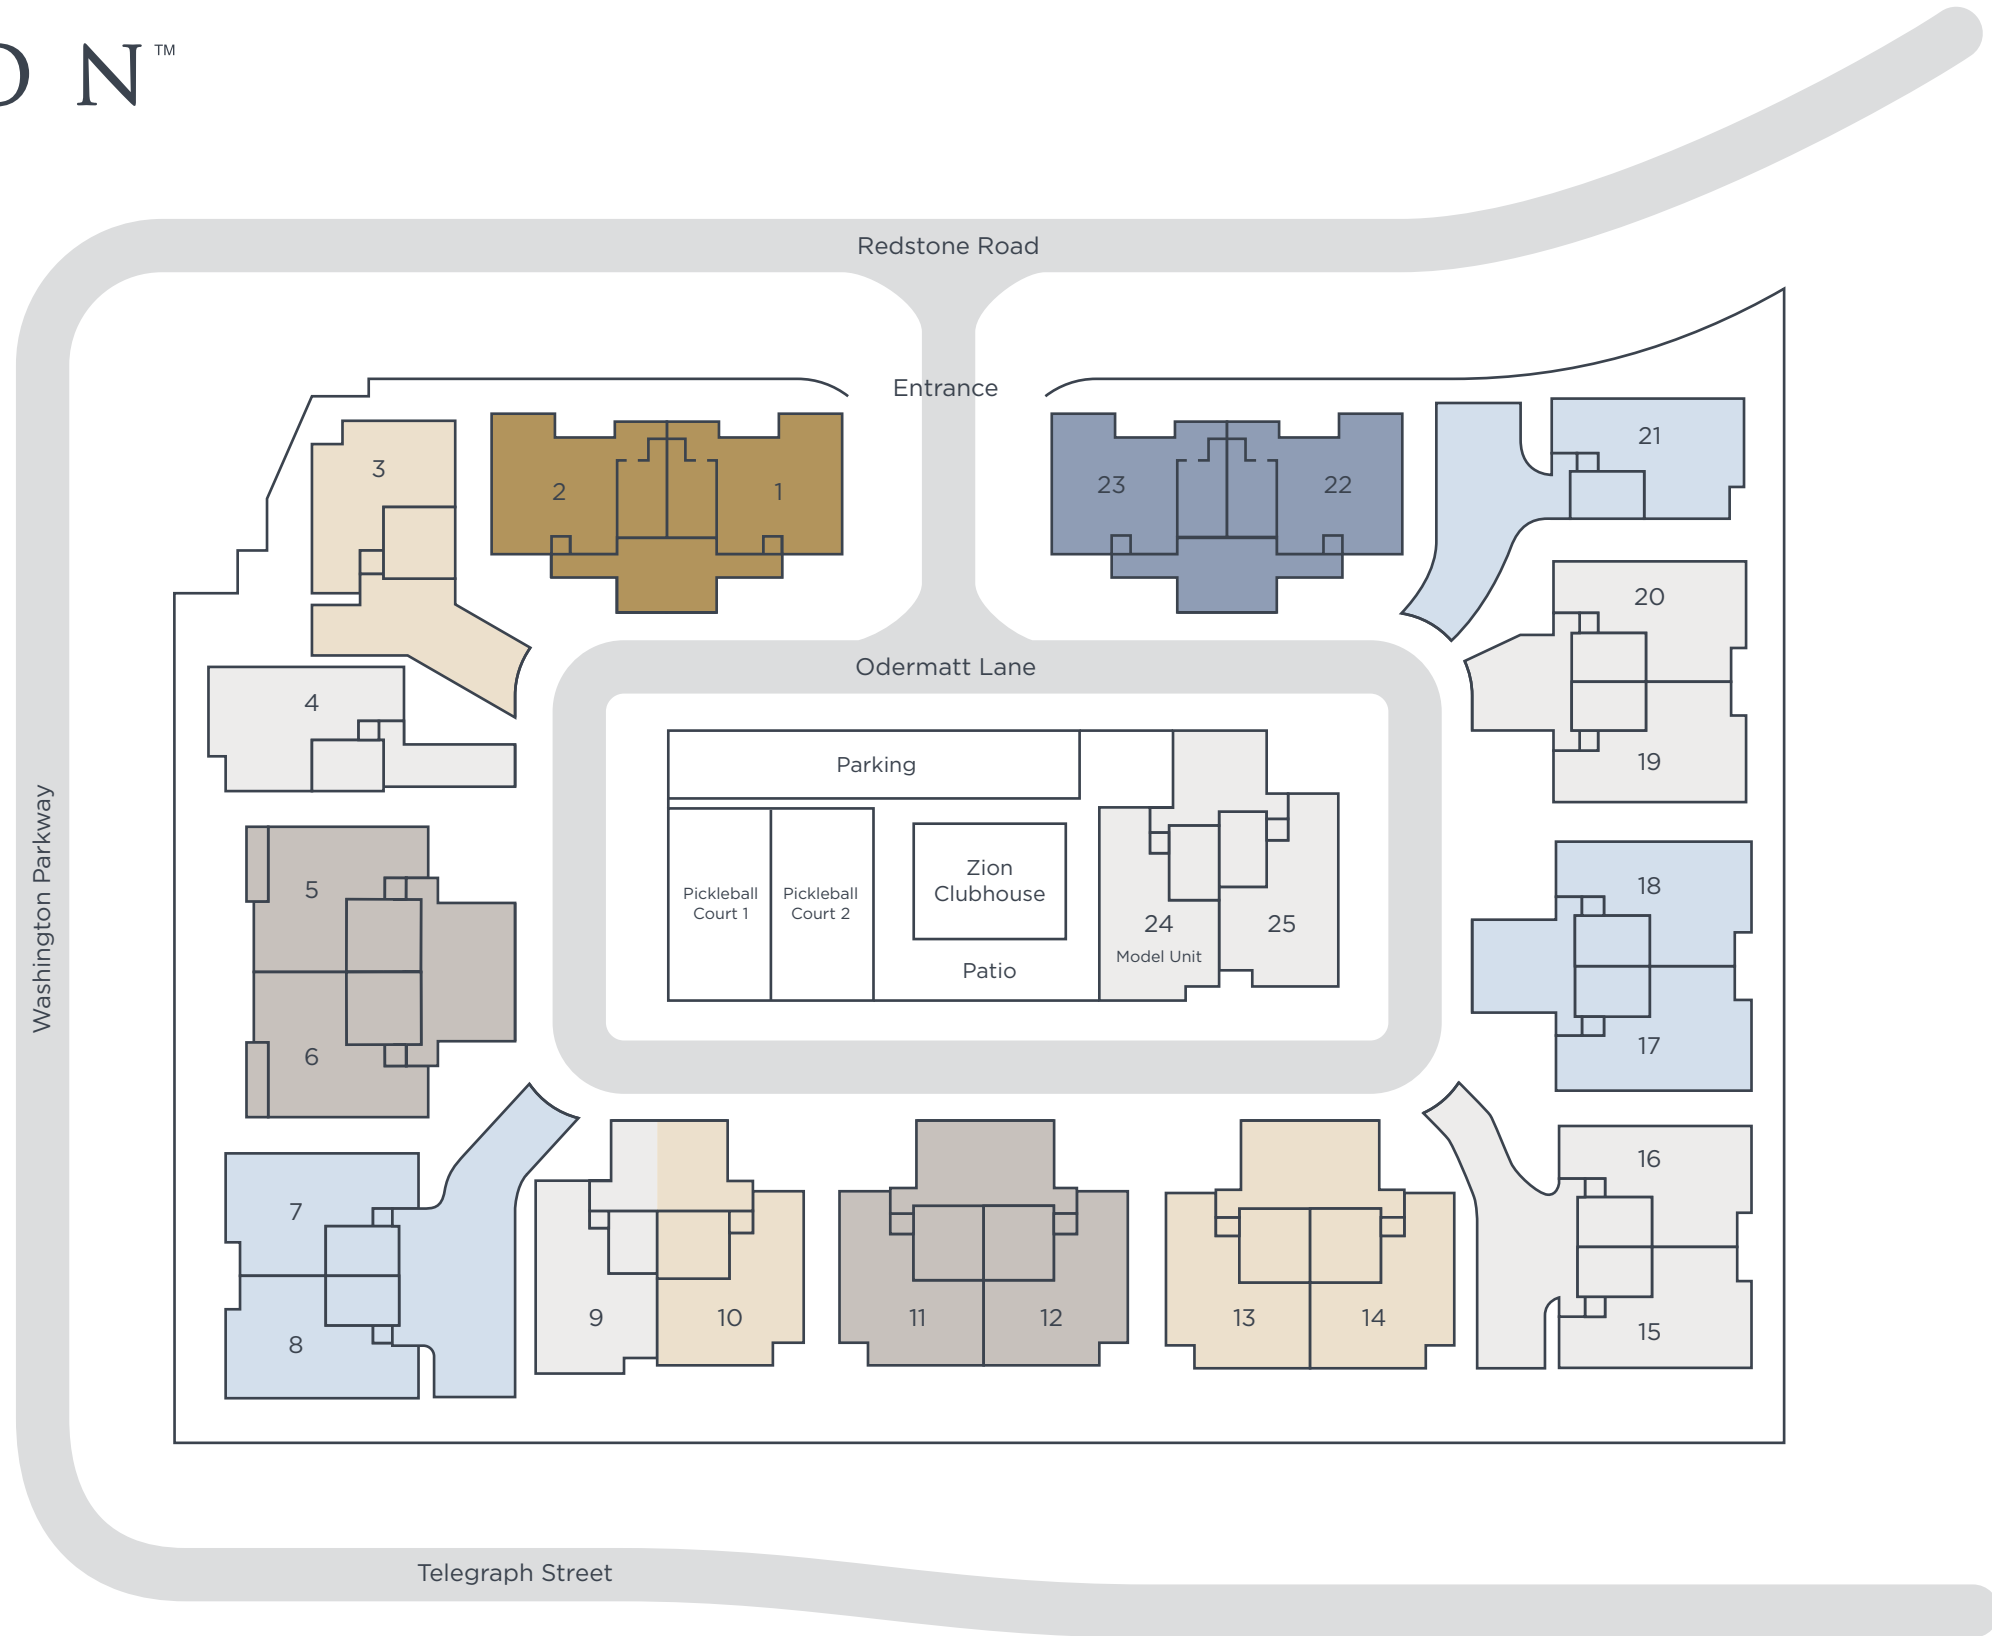

## Sienna Hills

-  Emerald (1,308 Square Feet)
-  Cliffs (1,308 Square Feet)
-  Terrace (1,270 Square Feet)
-  Canyons (1,280 Square Feet)
-  Arches (1,316 Square Feet)
-  Narrows (1,316 Square Feet)